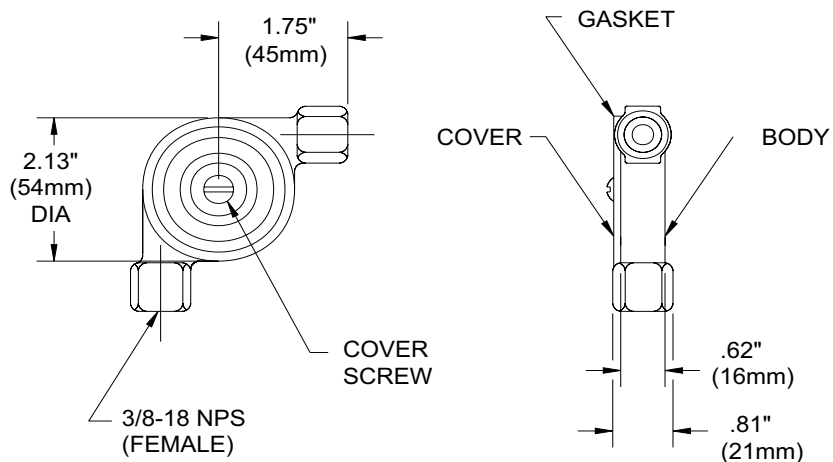

FE-13 Component Description

Effective: July 1999

Corner Pulleys

K-96-4080

WATERTIGHT CORNER PULLEY

MATERIAL:
COVER & BODY: BRASS
GASKET: RUBBER

P/N: 803808

1/2" E.M.T. CORNER PULLEY

MATERIAL:
COVER & BODY: BRASS
GASKET: RUBBER

P/N: 844648

This literature is provided for informational purposes only. KIDDE-FENWAL, INC. assumes no responsibility for the product's suitability for a particular application. The product must be properly applied to perform as described herein.