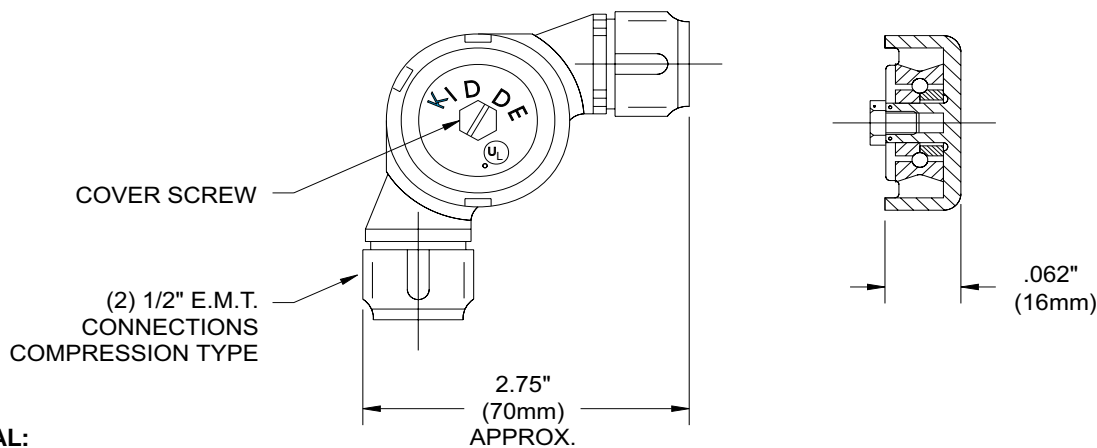

FE-13 Component Description

Effective: July 1999

Corner Pulleys

K-96-4080

WATERTIGHT CORNER PULLEY

MATERIAL:
COVER & BODY: BRASS
GASKET: RUBBER

P/N: 803808

1/2" E.M.T. CORNER PULLEY

MATERIAL:
COVER & BODY: BRASS
GASKET: RUBBER

P/N: 844648

This literature is provided for informational purposes only. KIDDE-FENWAL, INC. assumes no responsibility for the product's suitability for a particular application. The product must be properly applied to perform as described herein.