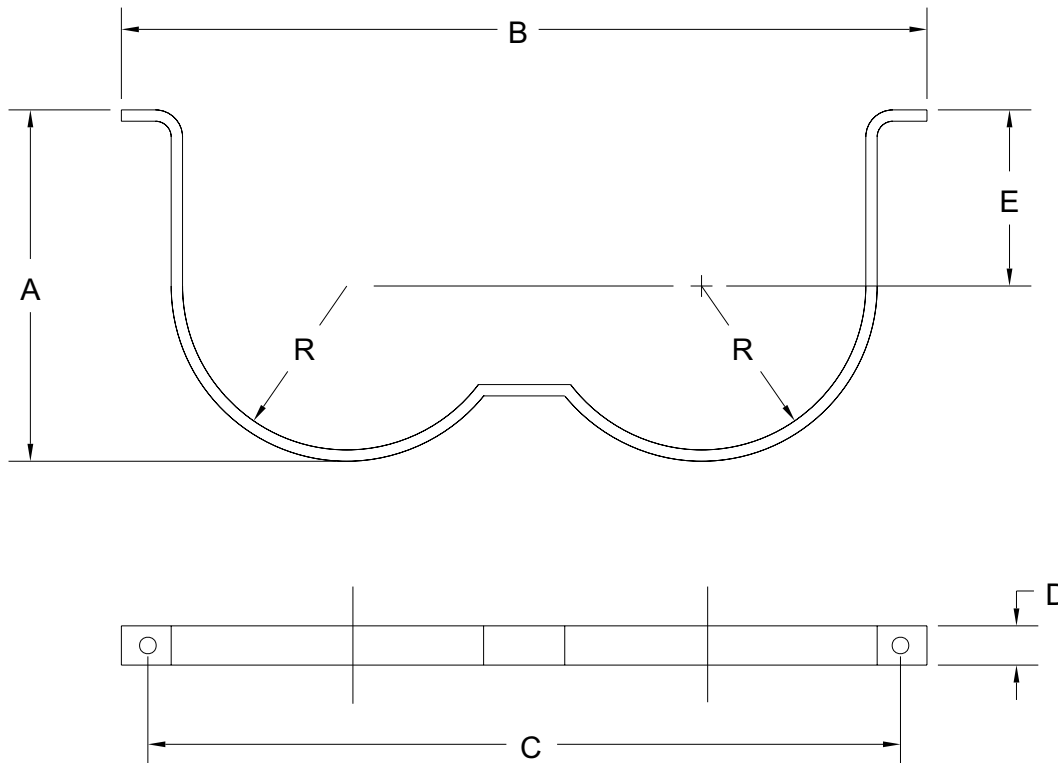

FE-13 Component Description

Effective: July 1999

Two Cylinder Strap

K-96-1230

PART NUMBER	CYLINDER SIZE	A		B		C		D		E		R	
		IN	mm	IN	mm	IN	mm	IN	mm	IN	mm	IN	mm
241254	115#	10.3	262	25.6	650	24.3	617	1.75	44.4	4.72	120	5.28	134