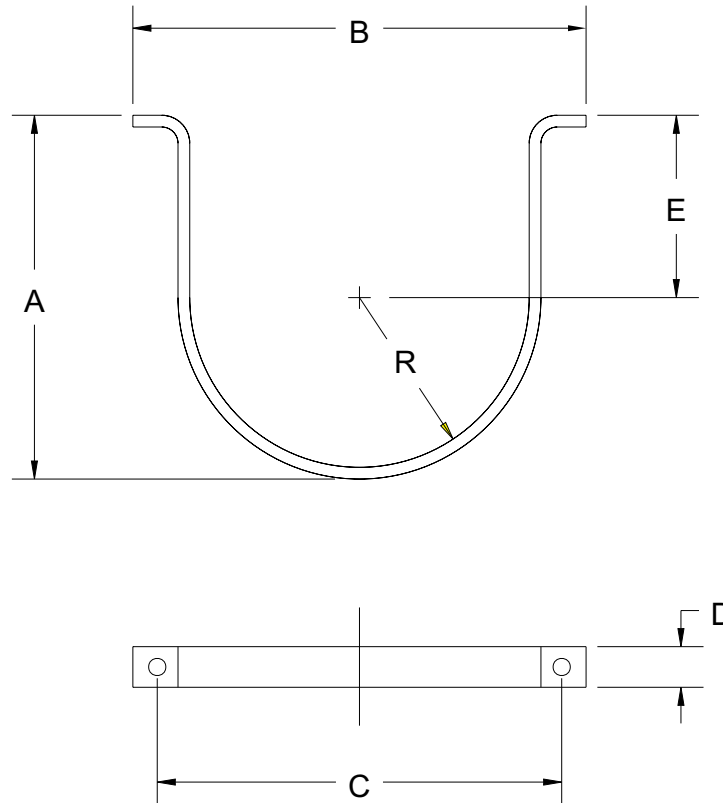

FE-13 Component Description

Effective: July 1999

Single Cylinder Straps

K-96-1220

PART NUMBER	CYLINDER SIZE	A		B		C		D		E		R	
		IN	MM	IN	MM	IN	MM	IN	MM	IN	MM	IN	MM
62669	74#	5.63	143	12.3	312	11.1	282	1.25	31.8	3.75	95.2	4.63	118
270157	115#	10.0	254	14.0	356	12.4	315	1.75	44.4	4.50	114	5.31	135