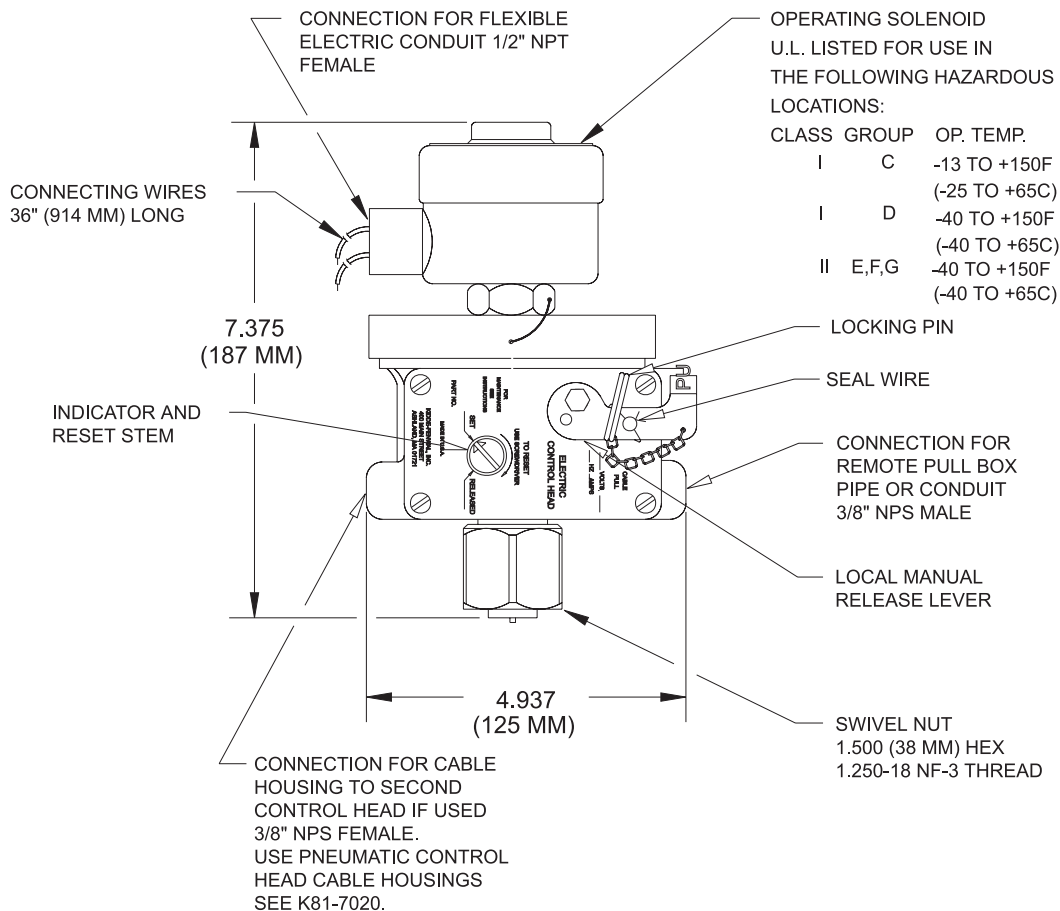

# CO<sub>2</sub> Component Description

Effective: April 1999

K-81-8040

## Electric and Cable Operated Control Head with Explosion Proof Solenoid

PART NUMBER	CONTROL HEAD	
	VOLTAGE	POWER CONSUMPTION
897494	24 VDC	33 WATTS
897560	120 VAC	15.4 WATTS

This literature is provided for informational purposes only. KIDDE-FENWAL, INC. assumes no responsibility for the product's suitability for a particular application. The product must be properly applied to perform as described herein.