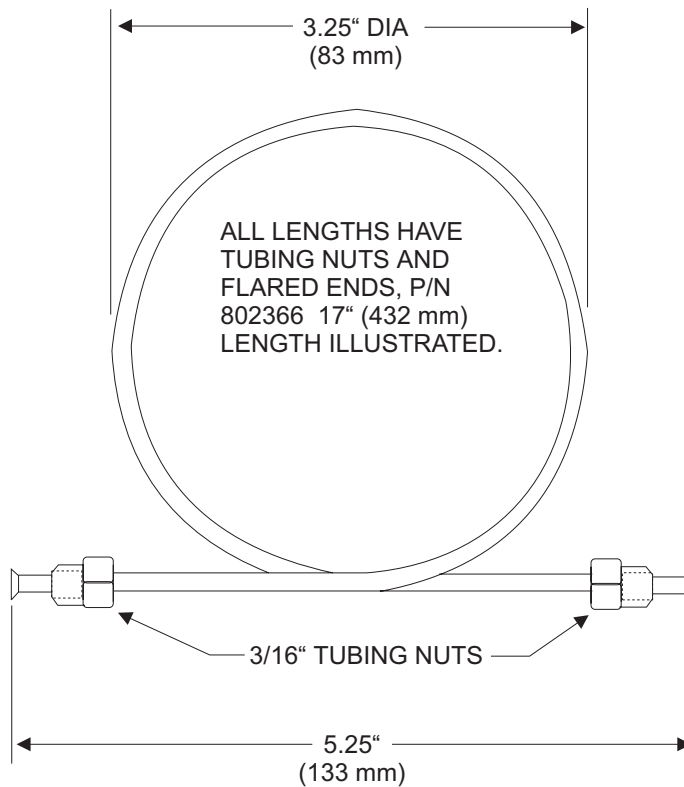

CO₂ Component Description

Effective: April 1999

K-81-7070

3/16" Tubing

MATERIALS
TUBING: COPPER
TUBING NUTS: BRASS

| PART NUMBER | LENGTH |
|-------------|---------------|
| 802366 | 17" (432 mm) |
| 802367 | 46" (1188 mm) |
| 802486 | 12' (3.6 M) |