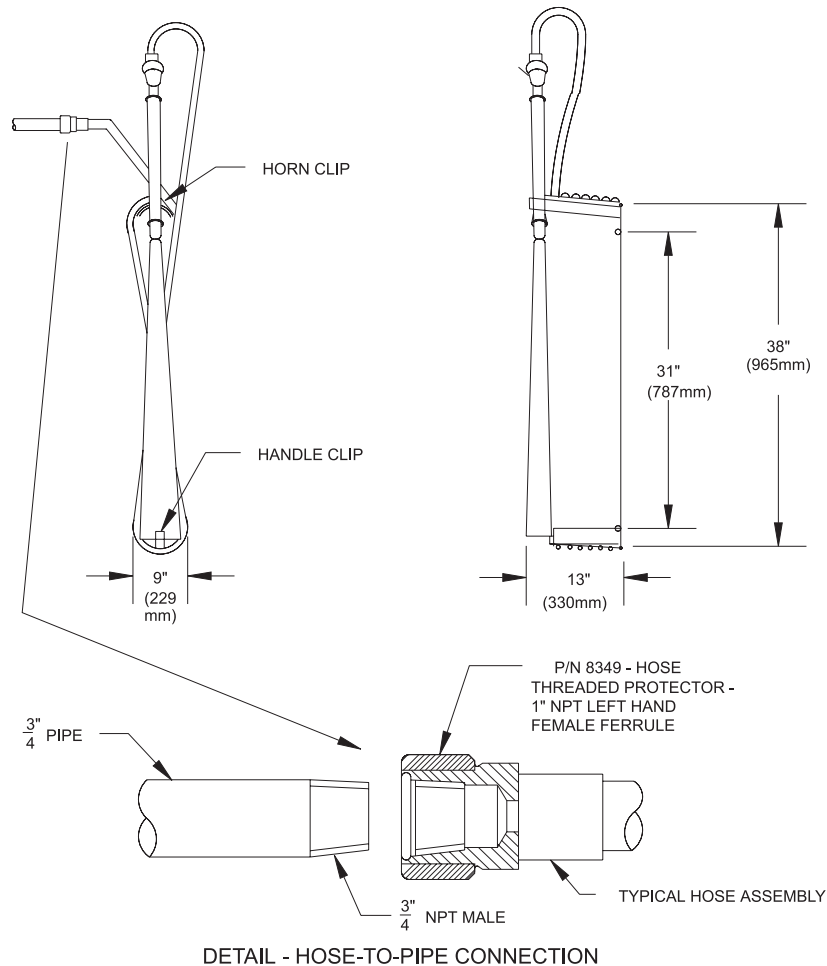

CO₂ Component Description

Effective: April 1999

K-81-1190

Hose Rack

MATERIALS HOSE RACK: IRON

NOTE: HOSE AND HORN SHOWN FOR REFERENCE ONLY

P/N: 919842

This literature is provided for informational purposes only. KIDDE-FENWAL, INC. assumes no responsibility for the product's suitability for a particular application. The product must be properly applied to perform as described herein.